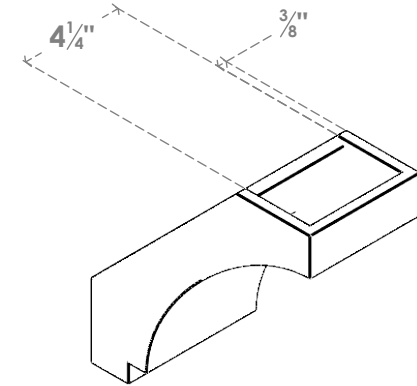

ITEM NUMBER: BRCPO050X10000X10000IMP

5"W X 10"D X 10"H IMPERIAL ARCHITECTURAL GRADE PVC OPEN BRACE

SIDE PROFILE

FRONT PROFILE

ISOMETRIC

EKENA MILLWORK
2300 WEST MAIN ST.
CLARKSVILLE, TX 75426
TOLL FREE: 866-607-0453
WWW.EKENAMILLWORK.COM