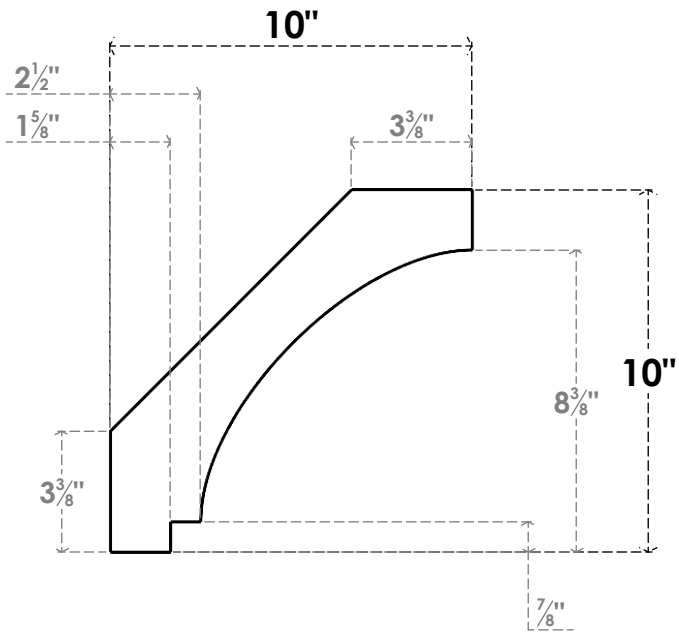

ITEM NUMBER: BRCPO050X10000X10000IMP

5"W X 10"D X 10"H IMPERIAL ARCHITECTURAL GRADE PVC OPEN BRACE

SIDE PROFILE

FRONT PROFILE

ISOMETRIC

EKENA MILLWORK
2300 WEST MAIN ST.
CLARKSVILLE, TX 75426
TOLL FREE: 866-607-0453
WWW.EKENAMILLWORK.COM