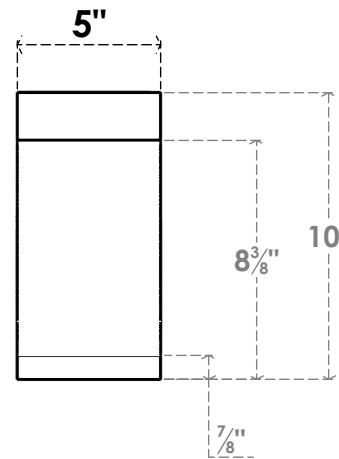

ITEM NUMBER: BRCPO050X10000X10000IMP

5"W X 10"D X 10"H IMPERIAL ARCHITECTURAL GRADE PVC OPEN BRACE

SIDE PROFILE

FRONT PROFILE

ISOMETRIC

EKENA MILLWORK
2300 WEST MAIN ST.
CLARKSVILLE, TX 75426
TOLL FREE: 866-607-0453
WWW.EKENAMILLWORK.COM